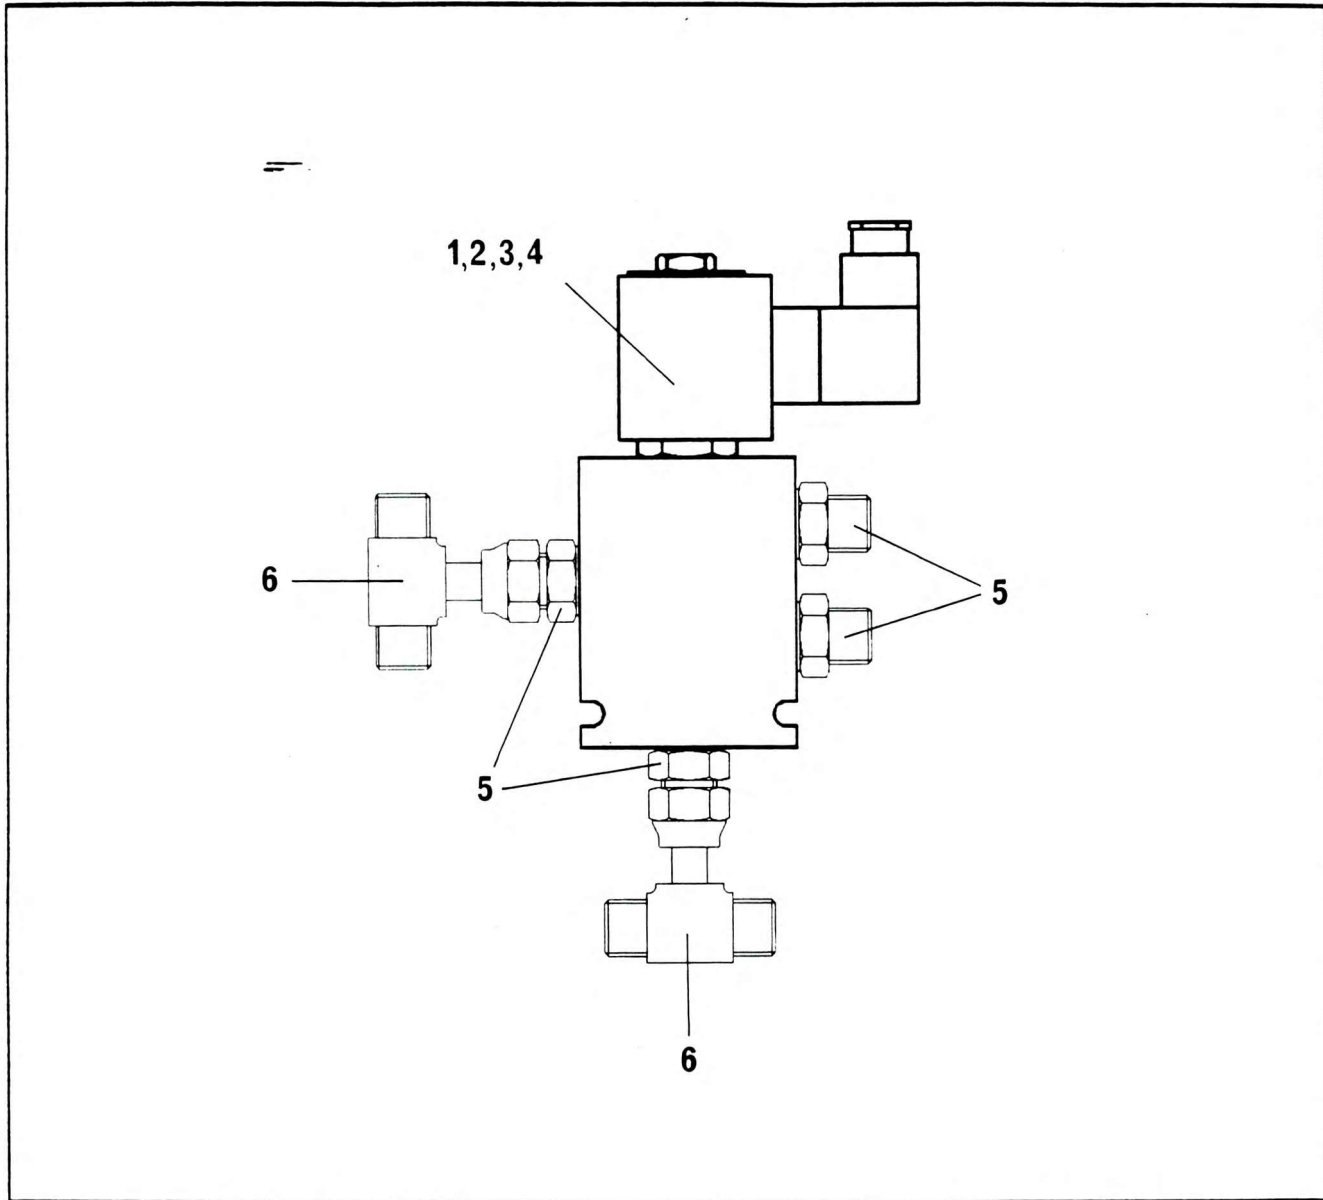

STEERING VALVE ASSEMBLY - BLOCKING

NO.	PART NO.	QTY.	DESCRIPTION	NO.	PART NO.	QTY.	DESCRIPTION
1 +	7-926-990451	1	Solenoid Valve				
2	7-661-150003	2	Hex Nut M6 x 1"				
3	7-951-150014	2	Washer Flat M6				
4	7-951-150210	2	Spring Washer Dia. 6				
5	7-447-060601	4	Straight Thread Adaptor				
6	7-447-060635	2	Branch Tee				